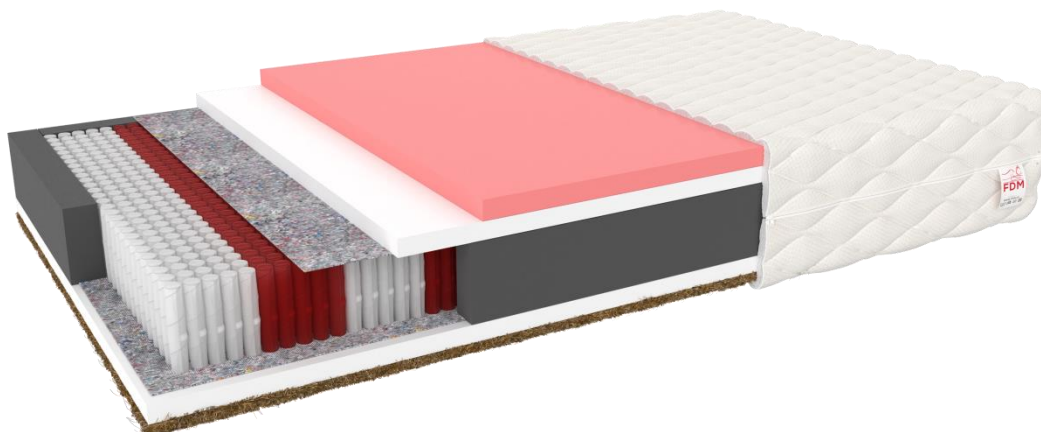

1. DREAMER LUX

FDM Katarzyna Pańcikiewicz

Dreamer Lux will fulfil dreams of everyone, who wants a peaceful sleep. This innovative premium product provides excellent support for the entire body, guaranteeing the highest degree of comfort and convenience. Unprecedented combination of layers inside the mattress impresses from the first night. The great advantage of the mattress is its cover is made of organic material called SEAQUAL. This material is very soft and pleasant to the touch perfectly highlighting the nature of DREAMER mattress - Modernity, Ecology, Comfort.

3. GRENADA

Fabryka Mebli BENIX Kaczorowscy Sp. j.

GRENADA corner - elegant and luxurious, suitable for many types of interior arrangements. It will be a beautiful element of every living room, significantly enriching its look and combined with other furniture it will create the perfect arrangement. Interesting quilting attracts the eyes and underlines the refined character of the furniture. The corner is set on high and thin legs, in line with the current trends. Granada is not just a good design - it is also functionality and comfort. Built-in wavy springs and highly flexible HR foam ensure comfort of the seat; adjustable headrests and 'Relax' function allow you to easily modify the corner to create own wellness area. Grenada is a 'must-have' for living rooms in 2020.

4. IVREA

FDM Katarzyna Pańcikiewicz

IVREA mattress is an excellent solution both for couples and single people. The multipocket insert with 7 zones ensures optimal support for the most important body parts, whereas VISCO memory foam gently adjusts itself to the curves, providing a heavenly rest. A coconut mat is used on one side to stiffen the surface of the mattress and to provide it with anti-allergic properties. By selecting this model, you choose a healthy and comfortable sleep.