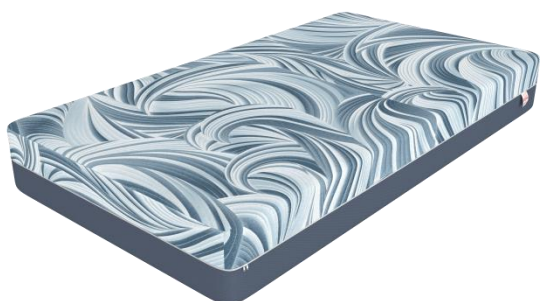

1. DREAMER LUX

FDM Katarzyna Pańcikiewicz

Dreamer Lux will fulfil dreams of everyone, who wants a peaceful sleep. This innovative premium product provides excellent support for the entire body, guaranteeing the highest degree of comfort and convenience. Unprecedented combination of layers inside the mattress impresses from the first night. The great advantage of the mattress is its cover is made of organic material called SEAQUAL. This material is very soft and pleasant to the touch perfectly highlighting the nature of DREAMER mattress - Modernity, Ecology, Comfort.

2. Electro

HILDING ANDERS POLSKA Sp. z o. o.

Electro is a modern, multi-functional hybrid mattress combining the advantages of a spring and foam mattress. Its design ensures comfort to people with a large difference in the weight and height. This universal product uses the best features of the Multipocket springs and Fusion hybrid foam, which has a very good resistance to pressure and increased resistance to moisture. Optimal comfort and support is ensured by additional layer of highly-flexible foam and a thin layer of sisal. Removable top made of profiled latex combined with Visco foam makes it possible to adjust in six steps the hardness of the mattress to the user's needs.

4. IVREA

FDM Katarzyna Pańcikiewicz

IVREA mattress is an excellent solution both for couples and single people. The multipocket insert with 7 zones ensures optimal support for the most important body parts, whereas VISCO memory foam gently adjusts itself to the curves, providing a heavenly rest. A coconut mat is used on one side to stiffen the surface of the mattress and to provide it with anti-allergic properties. By selecting this model, you choose a healthy and comfortable sleep.