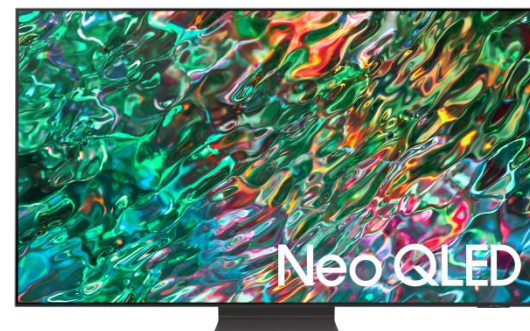

Home Decor 2022 – Gold Medal laureates

1. Miami Hamptons ceramic table lamp

COMO Bartłomiej Biesalski

The Miami lamp (model JCO-X12922) uses the most desirable colour palette of ceramic lamps characteristic of the chinoserie style — white and navy blue, the shape of the lamp in the form of a bulky amphora is also classic, but the design is modern, inspired by current trends — return to nature and decadence of the 1960s. It shows a bamboo grove. It is perfect for flats decorated in the style of seaside resorts, e.g. in the Hamptons style. The lamp also has the highest quality textile lampshade on a golden frame, mounted from the top with a decorative screw. Lamps of this class are sold mainly by renowned foreign companies at prices several times higher than our retail price (PLN 949). The production volume is about 100 pieces per year. This is our latest model of ceramic lamp. The lamp is sold without a light source — suitable for all light bulbs, including energy-saving and LED lamps with an E27 socket and a maximum power of 60W. The total height of the lamp is 67 cm, the diameter of the base is 26 cm, and the diameter of the lampshade is 41 cm. The lamp is made in China from the highest quality ceramics. The Chinese have been producing ceramics for almost 5,000 years. Such a long tradition and experience passed down from generation to generation make them products of extraordinary aesthetic value.

3. Samsung Neo QLED QN91B TV

Samsung Electronics
Samsung Electronics Polska

Sophisticated technologies and design are the hallmarks of the Samsung Neo QLED TV. Built on the basis of neural networks AI Quantum 4K processor and Quantum Mini LED diodes, it guarantees extraordinary image quality with high brightness and contrast. A new panel with a 14-bit luminance scale and an anti-reflective layer minimise light reflections from the screen. The graceful, ultra-slim design makes the TV look great and show off like a work of art.